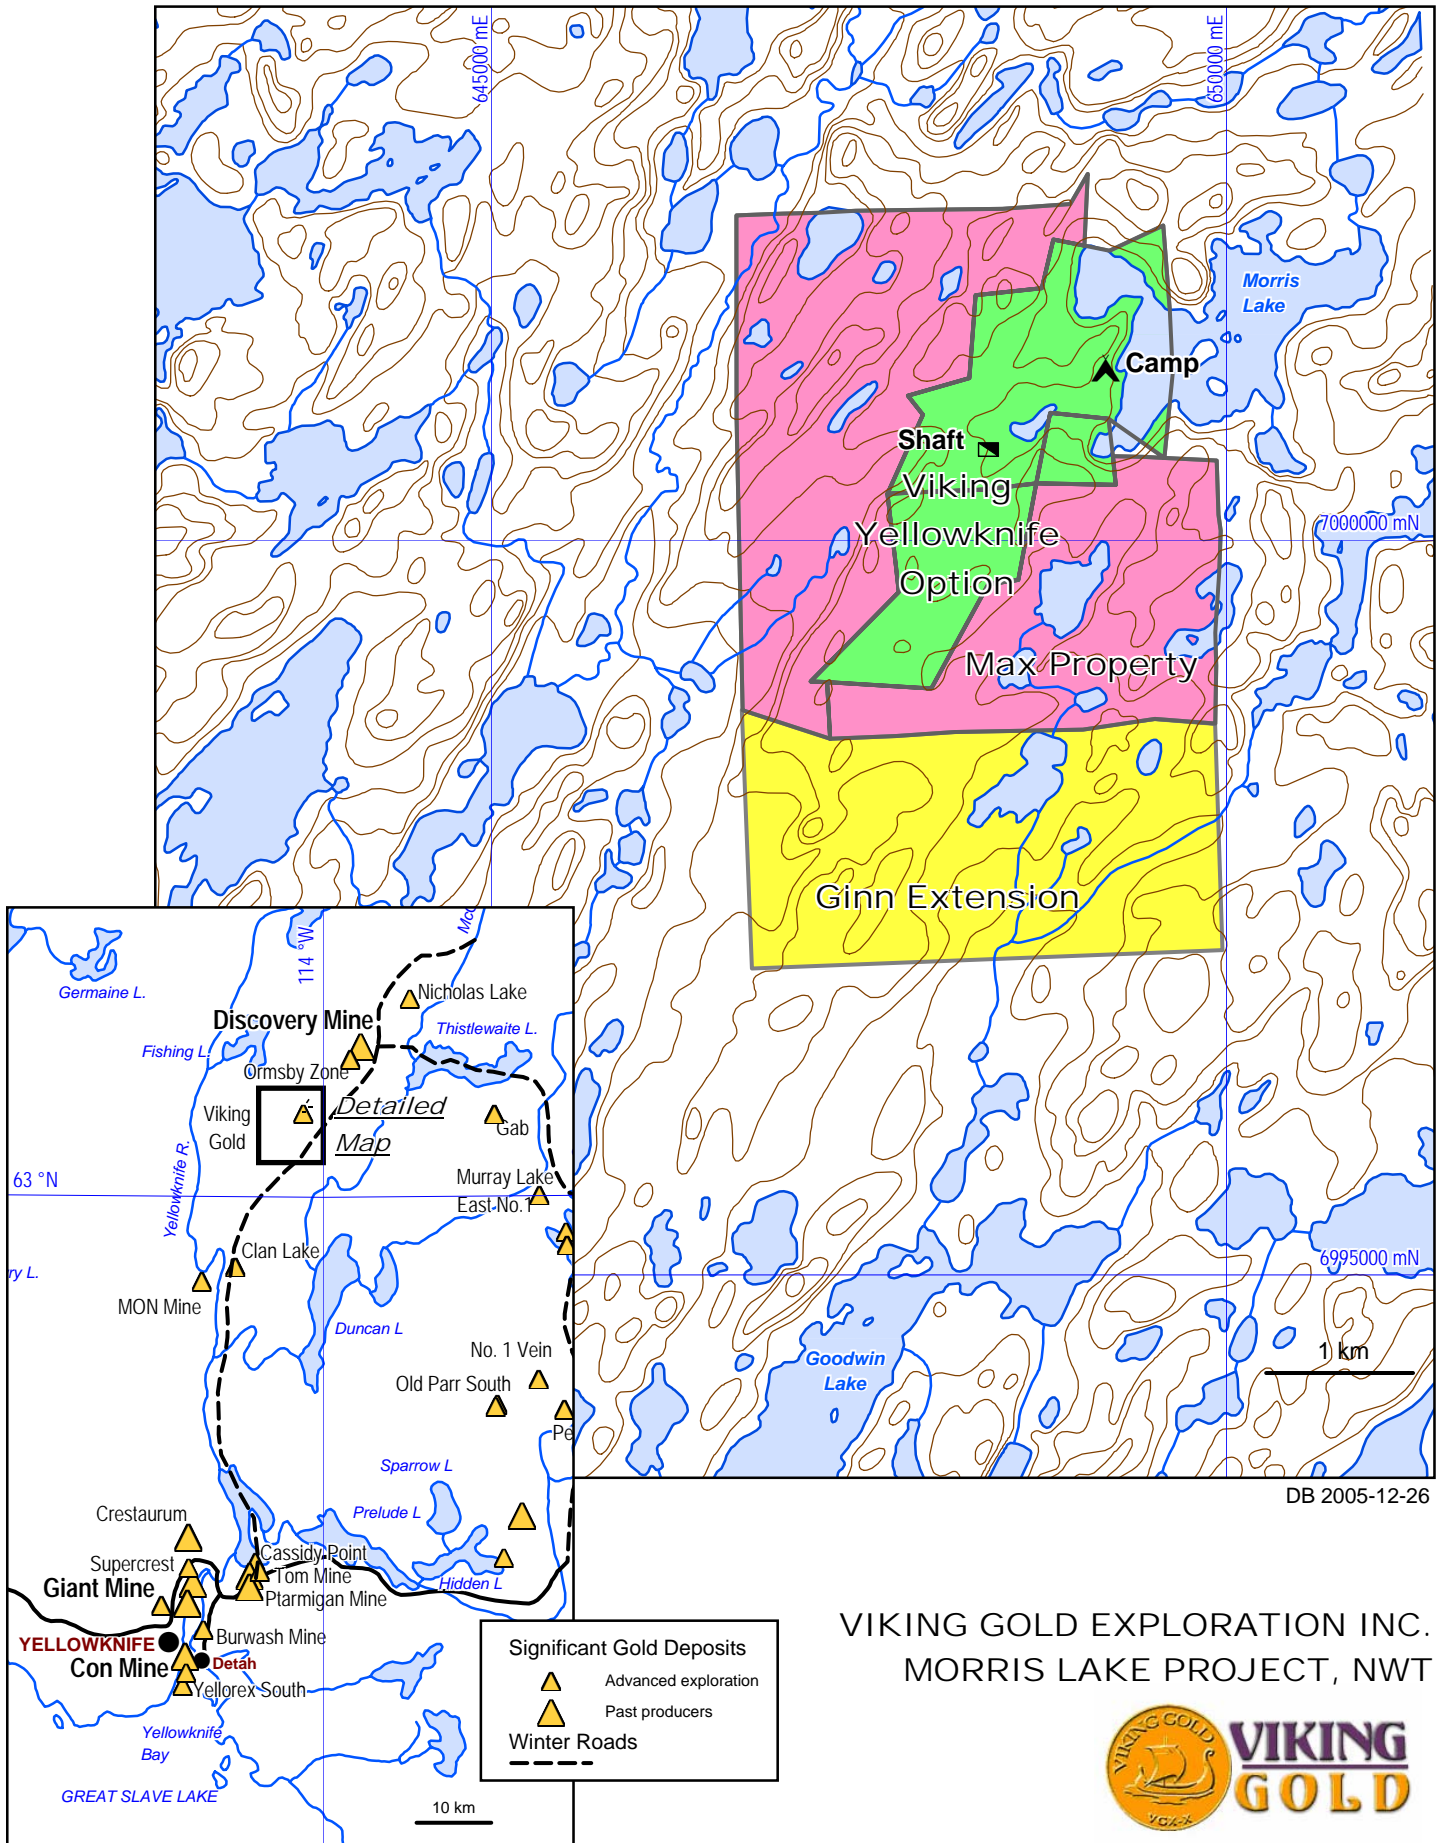

FIGURE 1 - LOCATION MAP

VIKING GOLD EXPLORATION INC.
MORRIS LAKE PROJECT, NWT